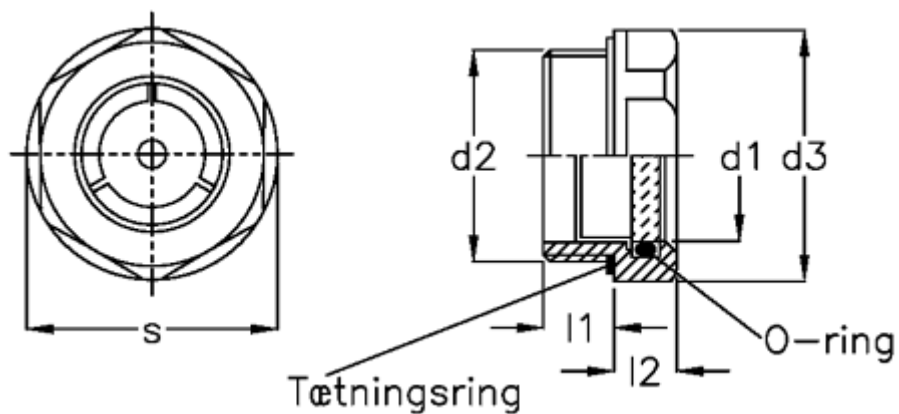

Data Sheet

Article number: 20900555
Description: E+G Oil level sight glass
GN 743-11-M16x1,5-A

Measures

d1	= 11
d2	= M16x1,5
d3	= 22
l1	= 8.0
l2	= 7.5
Max pressure	= -
Max vacuum mbar	= -
s	= 20